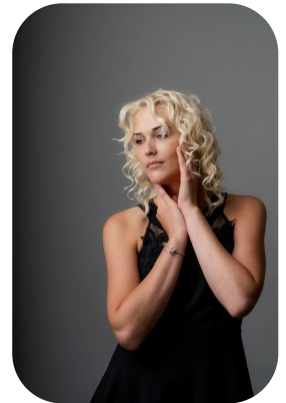

Kristine Sikle

Age: 31-40	Height: 5ft6inch	Eye Colour: Blue	Accent: East Euro
Gender:F	Weight: 60kg	Waist: 29	Bust: 34
Location: London	Shoe Size: 7.5	Hips: 34	
Drives: Yes	Hair Color: Blonde		

Talents
COMMERCIAL MODELS, EXTRAS