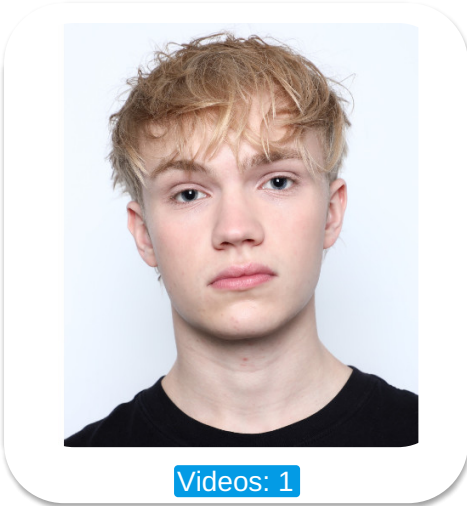

Kurt Limbourg

Videos: 1

Age: 16-20	Height: 6ft1inch	Eye Colour: Blue	Accent: German
Gender: M	Weight: 71kg	Waist: 29ches	
Location: London	Shoe Size: 8.5	Bust: 37ches	
Drives: No	Hair Color: Blonde	Hips: 32ches	