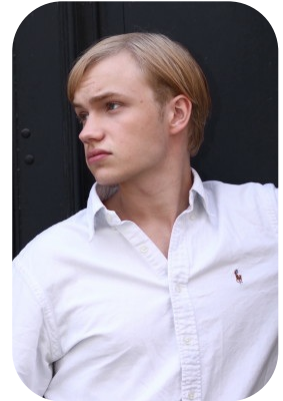

Additional Talents:
SWIM - BIKE - FOOTBALL