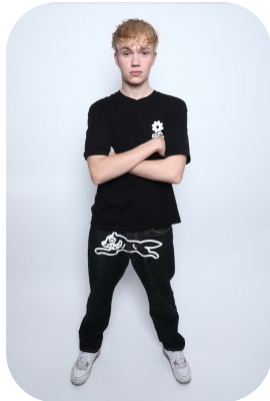

Additional Talents:
SWIM - BIKE - FOOTBALL