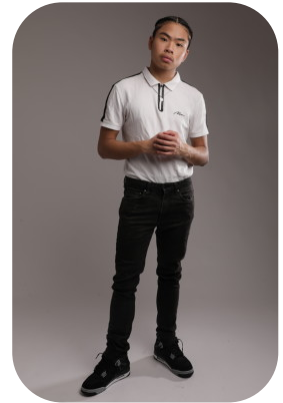

Kyle Gonzalez

Age: 16-20	Height: 5ft6inch	Eye Colour: Brown	Accent: London
Gender: M	Weight: 62kg	Waist: 66cm	
Location: London	Shoe Size: 7.5	Bust: 85cm	
Drives: No	Hair Color: Black	Hips: 75cm	

Talents
 COMMERCIAL MODELS, FITNESS MODELS,
 EXTRAS, ATHLETES

Additional Talents:
 BIKE - SWIM - HORSERIDE - ICESKATE - CLIMB

FOOTBALL - 7 YEARS, BASKETBALL - 7 YEARS, ATHLETICS - SPRINT - 5 YEARS

GYM FITNESS - 2 YEARS

FOR ANY INQUIRIES PLEASE CONTACT US

0207 834 66 60 - Office