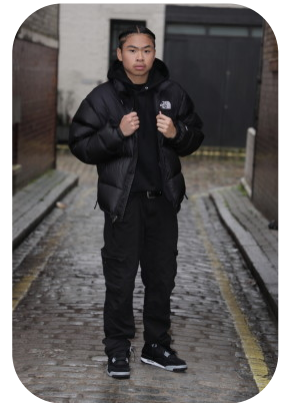

Kyle Gonzalez

Age: 16-20	Height: 5ft6inch	Eye Colour: Brown	Accent: London
Gender: M	Weight: 62kg	Waist: 66cm	
Location: London	Shoe Size: 7.5	Bust: 85cm	
Drives: No	Hair Color: Black	Hips: 75cm	

Talents
 COMMERCIAL MODELS, FITNESS MODELS,
 EXTRAS, ATHLETES

Additional Talents:
 BIKE - SWIM - HORSERIDE - ICESKATE - CLIMB

FOOTBALL - 7 YEARS, BASKETBALL - 7 YEARS, ATHLETICS - SPRINT - 5 YEARS

GYM FITNESS - 2 YEARS

FOR ANY INQUIRIES PLEASE CONTACT US

0207 834 66 60 - Office