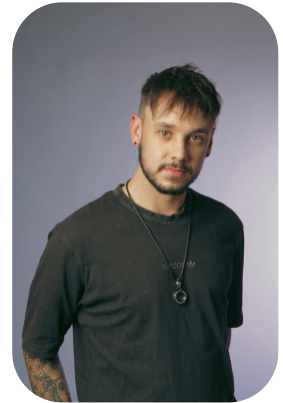

Kyle McAdam

Age: 25-30	Height: 5ft9inch	Eye Colour: Brown	Accent: London
Gender: M	Weight: 72kg	Waist: 36	Bust: 39
Location: London	Shoe Size: 9	Hips: 39	
Drives: Yes	Hair Color: Brunette		

Talents
ALTERNATIVE MODELS, COMMERCIAL MODELS, EXTRAS