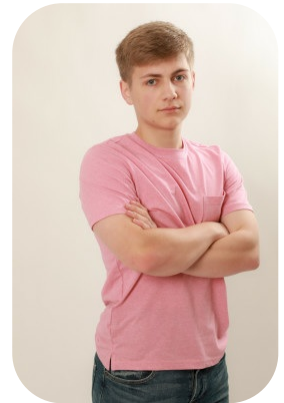

# Kyle Oxborough

Age: 16-20	Height: 5ft7inch	Eye Colour: Blue	Accent: London
Gender:M	Weight: 75kg	Waist: 77cm	
Location: London	Shoe Size: 9	Bust: 99cm	Hips: 81cm
Drives: Yes	Hair Color: Brunette		

Talents  
COMMERCIAL MODELS, TEEN MODELS