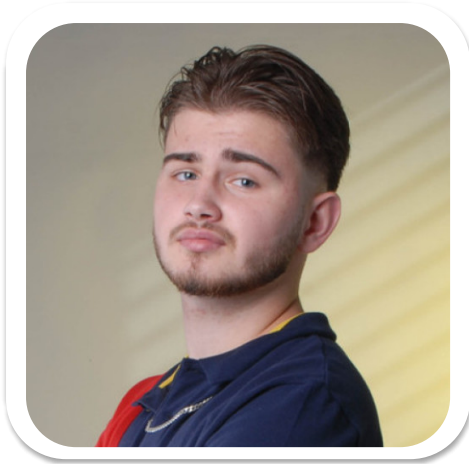

# Kyle Rolfe

Age: 16-20	Height: 5ft8inch	Eye Colour: Blue	Accent: London
Gender: M	Shoe Size: 9.5	Waist: 32	Bust: 38
Location: London	Hair Color: Brunette	Hips: 35	