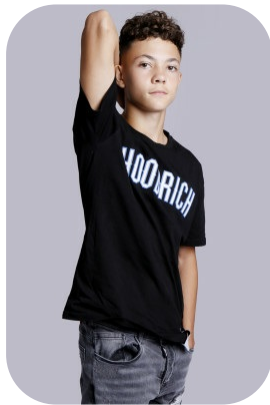

Kylon Costello

Age: 11-15	Height: 5ft6inch	Eye Colour: Brown	Accent: London
Gender: M	Weight: 48kg	Waist: 28	Bust: 29
Location: Britain	Shoe Size: 8.UK	Hips: 28	
Drives: No	Hair Color: Brunette		

Talents
TEEN MODELS, EXTRAS