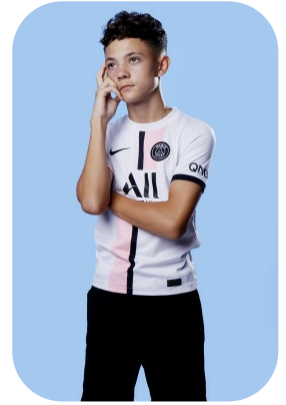

Kylon Costello

Age: 11-15	Height: 5ft6inch	Eye Colour: Brown	Accent: London
Gender: M	Weight: 48kg	Waist: 28	Bust: 29
Location: Britain	Shoe Size: 8.UK	Hips: 28	
Drives: No	Hair Color: Brunette		

Talents
TEEN MODELS, EXTRAS