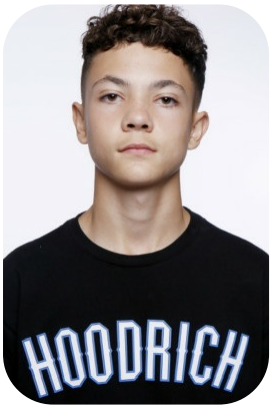

Kylon Costello

Age: 11-15	Height: 5ft6inch	Eye Colour: Brown	Accent: London
Gender: M	Weight: 48kg	Waist: 28	Bust: 29
Location: Britain	Shoe Size: 8.UK	Hips: 28	
Drives: No	Hair Color: Brunette		

Talents
TEEN MODELS, EXTRAS