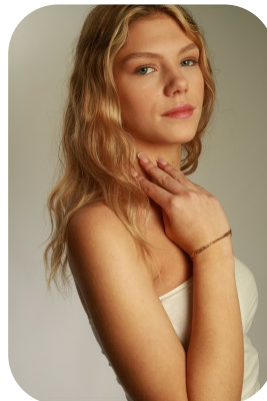

Additional Talents:
SWIM BIKE NETBALL