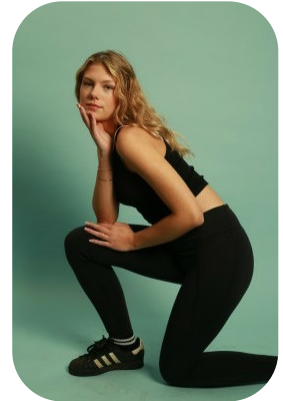

Additional Talents:
SWIM BIKE NETBALL