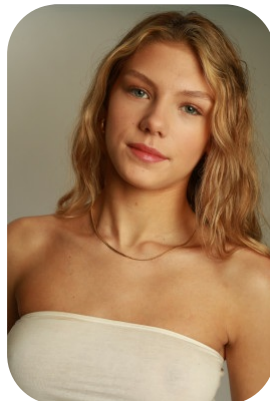

Additional Talents:
SWIM BIKE NETBALL