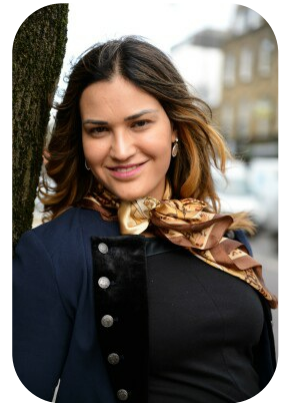

Lara Bond

Age: 31-40	Height: 5ft8inch	Eye Colour: Brown	Accent: French
Gender:F	Weight: 65kg		
Location: London	Shoe Size: 7		
Drives: No	Hair Color: Brunette		

Talents
COMMERCIAL MODELS, EXTRAS

Additional Talents:
BIKE - SWIM - SKI - CLIMBING - RUNNING - CROSSFIT
IRONMAN TRIATHLON