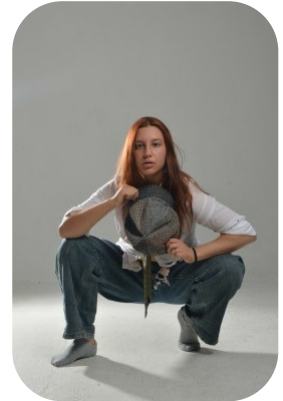

Lara Javor

Videos: 1

Age: 25-30	Height: 5ft2inch	Eye Colour: Green	Accent: London
Gender:F	Weight: 61kg	Waist: 76cm	
Location: London	Shoe Size: 5	Bust: 92cm	
Drives: No	Hair Color: Red	Hips: 102cm	

Talents

COMMERCIAL MODELS, EXTRAS, MUSICIANS

Additional Talents:

BIKE - SWIM - ROLLERBLADE - ICESKATE - BOULDERING

VOLLEYBALL

ROWING (PROFESSIONALLY)

DANCE - BALLET

GYM FITNESS

VIOLIN, UKELE