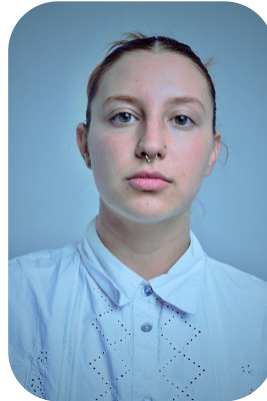

Additional Talents:

BIKE - SWIM - ROLLERBLADE - ICESKATE - BOULDERING

VOLLEYBALL