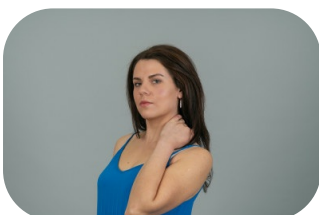

Additional Talents:
SWIM BIKE

FOR ANY INQUIRIES PLEASE CONTACT US

0207 834 66 60 - Office

www.fusionmng.com
cast@fusionmng.com