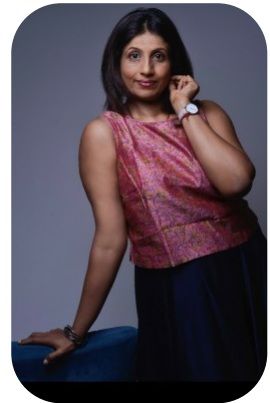

Laxmi Vikraman

Age: 41-50	Height: 5ft8inch	Eye Colour: Brown	Accent: London
Gender:F	Weight: 84kg	Waist: 34	Bust: 37
Location: London	Shoe Size: 8.UK	Hips: 47	
Drives: Yes	Hair Color: Black		

Talents
COMMERCIAL MODELS, MATURE MODELS, EXTRAS