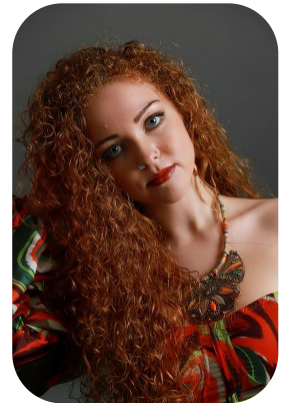

Layla C

Credits: 4

Age: 21-24	Height: 5ft2inch	Eye Colour: Blue	Accent: Northern
Gender:F	Weight: 57kg	Waist: 26	Bust: 35
Location: Britain	Shoe Size: 5.5	Hips: 35	
Drives: No	Hair Color: Red		

Talents
COMMERCIAL MODELS, EXTRAS

Additional Talents:
SWIM - BIKE - BELLY DANCE

Credits:

Years of Production	Production Name	Role
2022	Invisalign	model
2022	Leeds Central Library	advertising library activities
2022	Bridal	Modelled the designer dress, shoes and accessories
2022	Boudoir Model release	Model