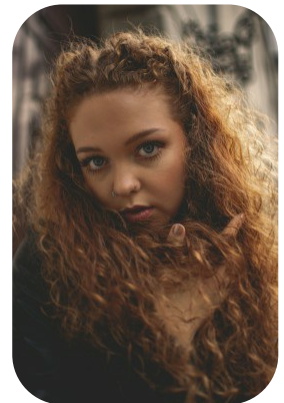

Layla C

Credits: 4

Age: 21-24	Height: 5ft2inch	Eye Colour: Blue	Accent: Northern
Gender:F	Weight: 57kg	Waist: 26	Bust: 35
Location: Britain	Shoe Size: 5.5	Hips: 35	
Drives: No	Hair Color: Red		

Talents
COMMERCIAL MODELS, EXTRAS

Additional Talents:
SWIM - BIKE - BELLY DANCE

Credits:

Years of Production	Production Name	Role
2022	Invisalign	model
2022	Leeds Central Library	advertising library activities
2022	Bridal	Modelled the designer dress, shoes and accessories
2022	Boudoir Model release	Model