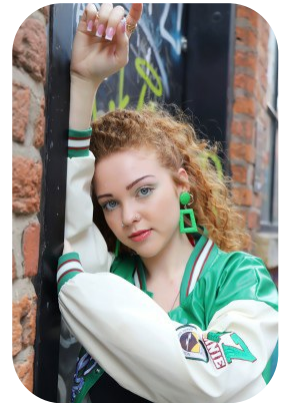

Layla C

Credits: 4

Age: 21-24	Height: 5ft2inch	Eye Colour: Blue	Accent: Northern
Gender:F	Weight: 57kg	Waist: 26	Bust: 35
Location: Britain	Shoe Size: 5.5	Hips: 35	
Drives: No	Hair Color: Red		

Talents
COMMERCIAL MODELS, EXTRAS

Additional Talents:
SWIM - BIKE - BELLY DANCE

Credits:

Years of Production	Production Name	Role
2022	Invisalign	model
2022	Leeds Central Library	advertising library activities
2022	Bridal	Modelled the designer dress, shoes and accessories
2022	Boudoir Model release	Model