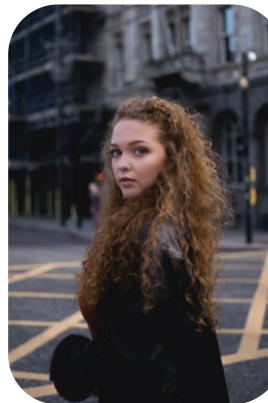

Layla C

Credits: 4

Age: 21-24	Height: 5ft2inch	Eye Colour: Blue	Accent: Northern
Gender:F	Weight: 57kg	Waist: 26	Bust: 35
Location: Britain	Shoe Size: 5.5	Hips: 35	
Drives: No	Hair Color: Red		

Talents
COMMERCIAL MODELS, EXTRAS

Additional Talents:
SWIM - BIKE - BELLY DANCE

Credits:

Years of Production	Production Name	Role
2022	Invisalign	model
2022	Leeds Central Library	advertising library activities
2022	Bridal	Modelled the designer dress, shoes and accessories
2022	Boudoir Model release	Model