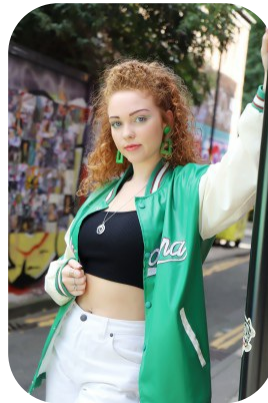

Layla C

Credits: 4

Age: 21-24	Height: 5ft2inch	Eye Colour: Blue	Accent: Northern
Gender:F	Weight: 57kg	Waist: 26	Bust: 35
Location: Britain	Shoe Size: 5.5	Hips: 35	
Drives: No	Hair Color: Red		

Talents
COMMERCIAL MODELS, EXTRAS

Additional Talents:
SWIM - BIKE - BELLY DANCE

Credits:

Years of Production	Production Name	Role
2022	Invisalign	model
2022	Leeds Central Library	advertising library activities
2022	Bridal	Modelled the designer dress, shoes and accessories
2022	Boudoir Model release	Model