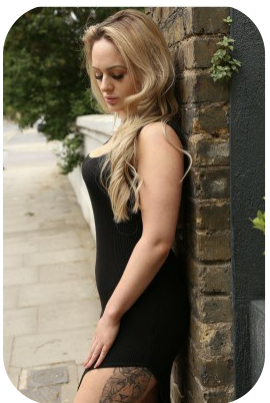

Leanne Higgins

Age: 25-30	Height: 5ft3inch	Eye Colour: Hazel	Accent: London
Gender:F	Weight: 63kg	Waist: 27	Bust: 34
Location: London	Shoe Size: 5	Hips: 38	
Drives: Yes	Hair Color: Blonde		

Talents
COMMERCIAL MODELS, EXTRAS