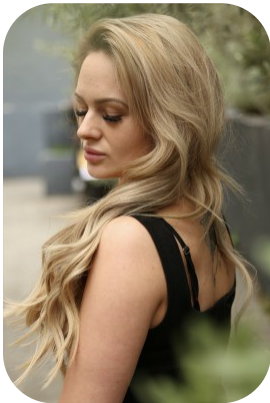

Leanne Higgins

Age: 25-30	Height: 5ft3inch	Eye Colour: Hazel	Accent: London
Gender:F	Weight: 63kg	Waist: 27	Bust: 34
Location: London	Shoe Size: 5	Hips: 38	
Drives: Yes	Hair Color: Blonde		

Talents
COMMERCIAL MODELS, EXTRAS