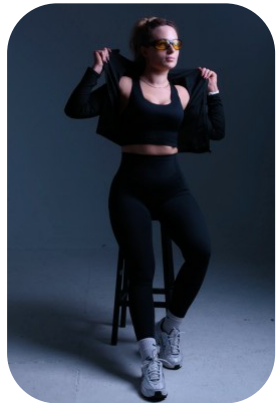

Leanne Higgins

Age: 25-30	Height: 5ft3inch	Eye Colour: Hazel	Accent: London
Gender:F	Weight: 63kg	Waist: 27	Bust: 34
Location: London	Shoe Size: 5	Hips: 38	
Drives: Yes	Hair Color: Blonde		

Talents
COMMERCIAL MODELS, EXTRAS