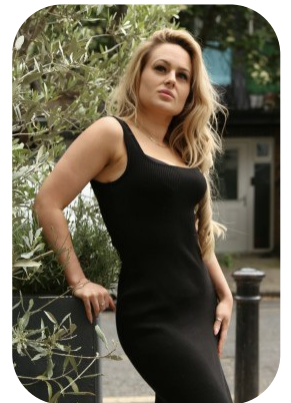

Leanne Higgins

Age: 25-30	Height: 5ft3inch	Eye Colour: Hazel	Accent: London
Gender:F	Weight: 63kg	Waist: 27	Bust: 34
Location: London	Shoe Size: 5	Hips: 38	
Drives: Yes	Hair Color: Blonde		

Talents
COMMERCIAL MODELS, EXTRAS