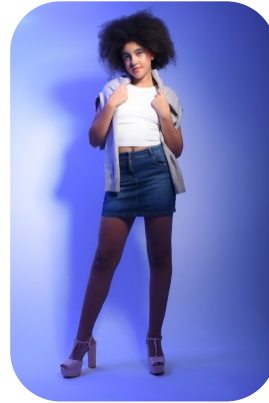

# Leanne Pretty

Credits: 1

Age: 11-15	Height: 5ft4inch	Eye Colour: Brown	Accent: London
Gender: F	Weight: 58kg	Waist: 81cm	
Location: London	Shoe Size: 7	Bust: 83cm	
Drives: No	Hair Color: Black	Hips: 84cm	

Talents  
TEEN MODELS, YOUNG PERFORMERS

Additional Talents:  
BIKE - SWIM  
BADMINTON

Credits:

Years of Production	Production Name	Role
2022	Mamma mia	Tanya

---

FOR ANY INQUIRIES PLEASE CONTACT US

0207 834 66 60 - Office