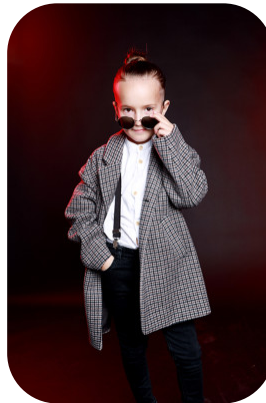

Leo Lyntovskyi

Age: 6-10	Height: 3ft8inch	Eye Colour: Brown	Accent: London
Gender: M	Weight: 21kg	Waist: 23	Bust: 21
Location: London	Shoe Size: 2	Hips: 15	
Drives: No	Hair Color: Brunette		

Talents
CHILD MODELLING, EXTRAS