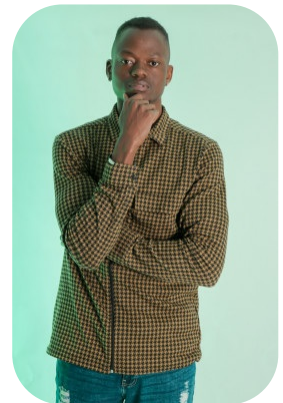

Leon Munyawiri

Age: 25-30	Height: 6ft3inch	Eye Colour: Brown	Accent: London
Gender:M	Weight: 68kg	Waist: 34	Bust: 36
Location: Britain North	Shoe Size: 11	Hips: 33	
Drives: Yes	Hair Color: Black		

Talents
COMMERCIAL MODELS, EXTRAS, ATHLETES