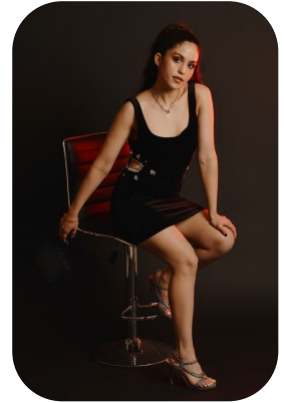

# Leticia De Melo

Age: 21-24	Height: 5ft2inch	Eye Colour: Brown	Accent: London
Gender:F	Weight: 56kg	Waist: 26"	Bust: 33"
Location: London	Shoe Size: 5.5	Hips: 37"	
Drives: Yes	Hair Color: Brunette		

Talents  
COMMERCIAL MODELS