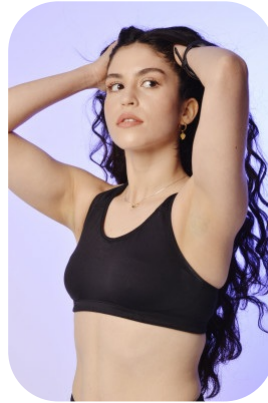

# Leticia De Melo

Age: 21-24	Height: 5ft2inch	Eye Colour: Brown	Accent: London
Gender:F	Weight: 56kg	Waist: 26"	Bust: 33"
Location: London	Shoe Size: 5.5	Hips: 37"	
Drives: Yes	Hair Color: Brunette		

Talents  
COMMERCIAL MODELS