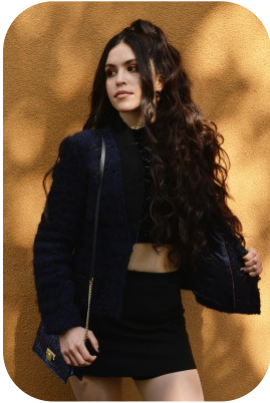

# Leticia De Melo

Age: 21-24	Height: 5ft2inch	Eye Colour: Brown	Accent: London
Gender:F	Weight: 56kg	Waist: 26"	Bust: 33"
Location: London	Shoe Size: 5.5	Hips: 37"	
Drives: Yes	Hair Color: Brunette		

Talents  
COMMERCIAL MODELS