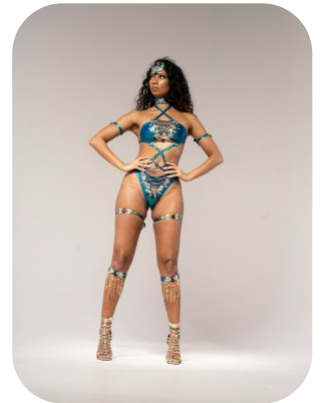

# Letitia Wilson

Age: 25-30	Height: 5ft9inch	Eye Colour: Brown	Accent: London
Gender:F	Weight: 57kg	Waist: 26	Bust: 32
Location: London	Shoe Size: 5	Hips: 32	
Drives: No	Hair Color: Other/Extreme		

Talents  
COMMERCIAL MODELS, EXTRAS, ATHLETES