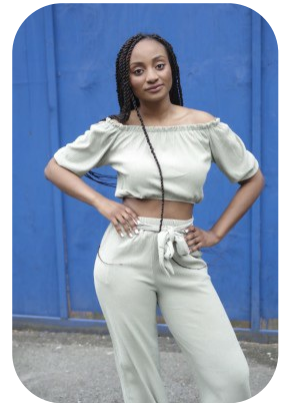

Letizia Appianing

Age: 21-24	Height: 5ft7inch	Eye Colour: Black	Accent: London
Gender:F	Weight: 45kg	Waist: 31	Bust: 38
Location: London	Shoe Size: 6.5	Hips: 40	
Drives: No	Hair Color: Black		

Talents
COMMERCIAL MODELS, EXTRAS