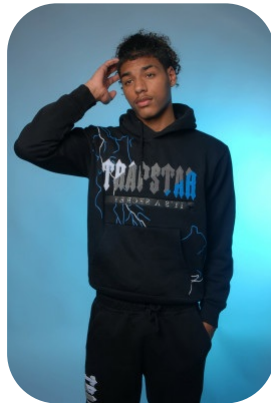

Levi Hamilton

Age: 16-20	Height: 6ft1inch	Eye Colour: Hazel	Accent: London
Gender:M	Weight: 65kg	Waist: 28	Bust: 40ch
Location: London	Shoe Size: 10.5	Hips: 30ch	
Drives: No	Hair Color: Brunette		

Talents
TEEN MODELS, EXTRAS, MUSICIANS