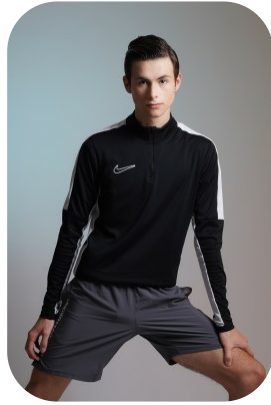

Additional Talents:

SWIM BIKE GYM FOOTBALL