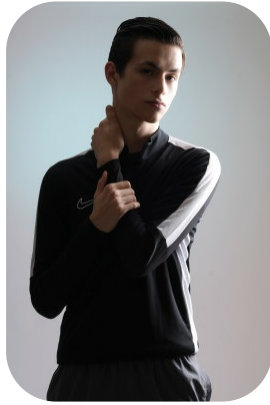

Additional Talents:

SWIM BIKE GYM FOOTBALL