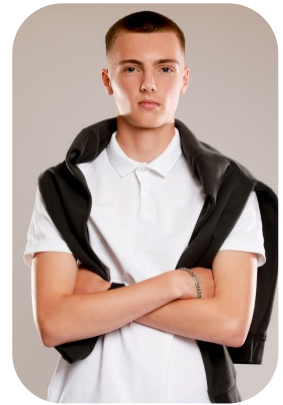

Lewis C

Age: 16-20	Height: 6ft3inch	Eye Colour: Blue	Accent: London
Gender: M	Weight: 71kg	Waist: 81cm	
Location: London	Shoe Size: 10.5	Hips: 82cm	
Drives: No	Hair Color: Blonde		

Talents
COMMERCIAL MODELS, EXTRAS