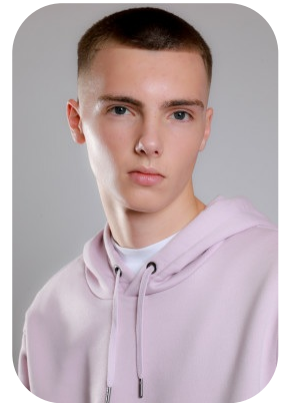

Lewis C

Age: 16-20	Height: 6ft3inch	Eye Colour: Blue	Accent: London
Gender: M	Weight: 71kg	Waist: 81cm	
Location: London	Shoe Size: 10.5	Hips: 82cm	
Drives: No	Hair Color: Blonde		

Talents
COMMERCIAL MODELS, EXTRAS