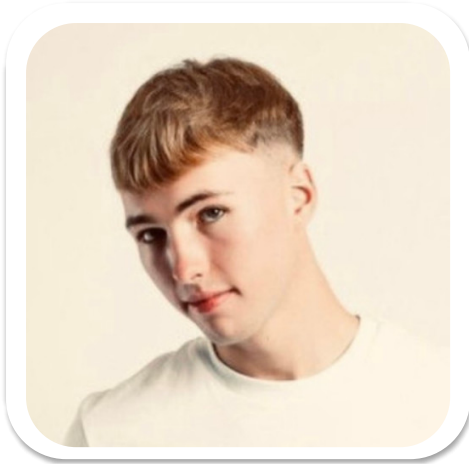

Lewis Ellison

Age: 16-20	Height: 6ft1inch	Eye Colour: Hazel	Accent: Northern
Gender:M	Weight: 83kg	Waist: 32 "	Bust: 40"
Location: Britain North	Shoe Size: 9.5	Hips: 36"	
Drives: Yes	Hair Color: Blonde		