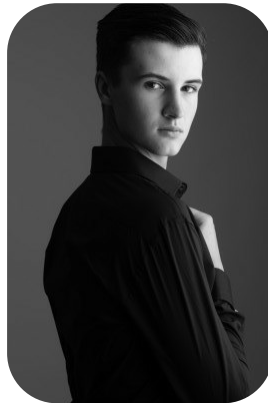

Lewis Gallagher

Age: 16-20	Height: 6ft0inch	Eye Colour: Hazel	Accent: London
Gender:M	Weight: 70kg	Waist: 29	Bust: 36
Location: London	Shoe Size: 9.5	Hips: 33	
Drives: No	Hair Color: Brunette		

Talents
TEEN MODELS, EXTRAS, ATHLETES