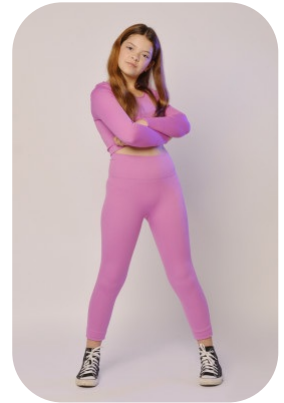

# Lexi Rose

Videos: 3

Age: 11-15	Height: 4ft11inch	Eye Colour: Blue	Accent: London
Gender:F	Weight: 46kg	Waist: 26	Bust: 30
Location: London	Shoe Size: 5	Hips: 29	
Drives: No	Hair Color: Brunette		

Talents  
CHILD MODELLING, COMMERCIAL DANCERS,  
EXTRAS, MUSICIANS

Additional Talents:

BIKE - SWIM - ROLLERSKATE - HORSERIDE - ICESKATE - CLIMB

STREET DANCE, TAP DANCE - 8 YEARS

SING - 8 YEARS

---

FOR ANY INQUIRIES PLEASE CONTACT US

0207 834 66 60 - Office

[www.fusionmng.com](http://www.fusionmng.com)