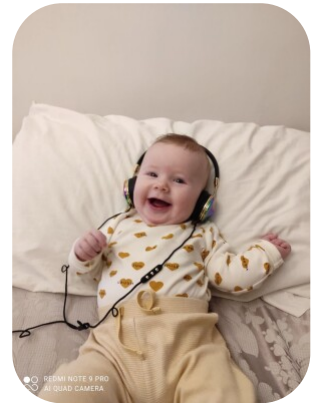

Lia Pavel

Age: 0-5	Height: 3ft1inch	Eye Colour: Blue	Accent: British
Gender:F	Weight: 10kg		London
Location: London	Shoe Size: 2		
Drives: No	Hair Color: Blonde		

Talents
CHILD MODELLING

FOR ANY INQUIRIES PLEASE CONTACT US