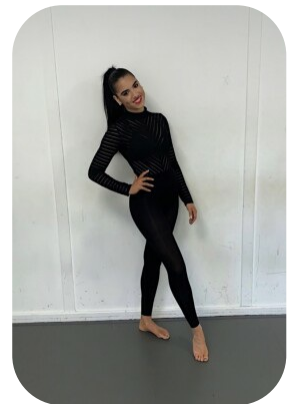

Liberty Beal

Age: 21-24	Height: 5ft6inch	Eye Colour: Brown	Accent: London
Gender:F	Weight: 56kg	Waist: 26	Bust: 33
Location: London	Shoe Size: 5	Hips: 33	
Drives: Yes	Hair Color: Brunette		

Talents
 COMMERCIAL MODELS, COMMERCIAL DANCERS,
 YOUNG PERFORMERS, EXTRAS