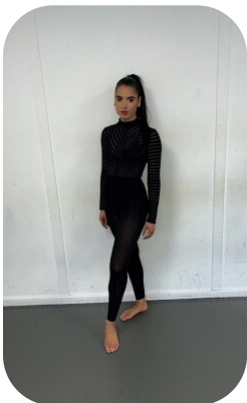

Liberty Beal

Age: 21-24	Height: 5ft6inch	Eye Colour: Brown	Accent: London
Gender:F	Weight: 56kg	Waist: 26	Bust: 33
Location: London	Shoe Size: 5	Hips: 33	
Drives: Yes	Hair Color: Brunette		

Talents
 COMMERCIAL MODELS, COMMERCIAL DANCERS,
 YOUNG PERFORMERS, EXTRAS