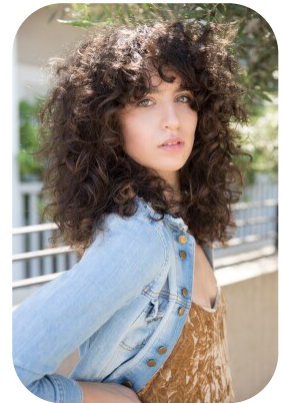

# Lihi Shochatovitch

Trainings: 1

Age: 25-30	Height: 5ft8inch	Eye Colour: Blue	Accent: London
Gender:F	Weight: 58kg	Waist: 26	Bust: 26
Location: London	Shoe Size: 7	Hips: 37	
Drives: Yes	Hair Color: Black		

## Talents

COMMERCIAL MODELS, COMMERCIAL DANCERS