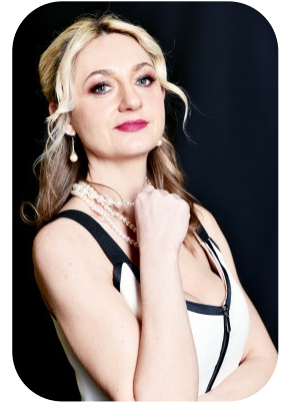

Liliya O

Trainings: 1

Age: 41-50	Height: 5ft5inch	Eye Colour: Blue	Accent: East Euro
Gender:F	Weight: 58kg	Waist: 30	Bust: 37
Location: London	Shoe Size: 5	Hips: 37	
Drives: Yes	Hair Color: Blonde		

Talents
MATURE MODELS