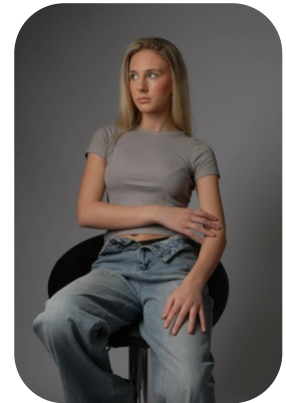

Lily Cassidy

Age: 16-20	Height: 5ft5inch	Eye Colour: Blue	Accent: Northern
Gender:F	Weight: 45kg	Bust: 31	
Location: London	Shoe Size: 6.5	Hips: 31	
Drives: No	Hair Color: Blonde		

Talents
COMMERCIAL MODELS, EXTRAS