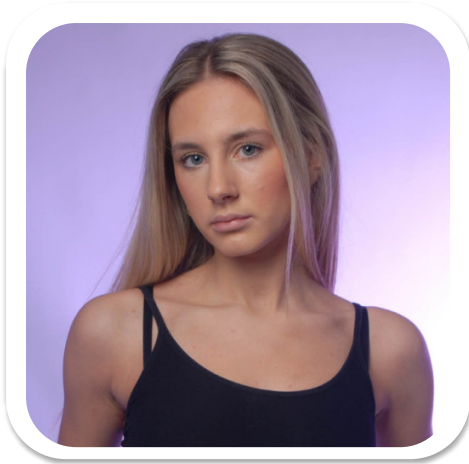

Lily Cassidy

Age: 16-20	Height: 5ft5inch	Eye Colour: Blue	Accent: Northern
Gender:F	Weight: 45kg	Bust: 31	
Location: London	Shoe Size: 6.5	Hips: 31	
Drives: No	Hair Color: Blonde		

Talents
COMMERCIAL MODELS, EXTRAS