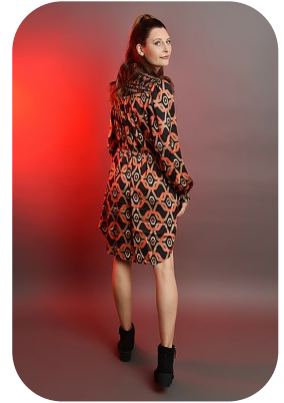

Additional Talents:

BIKE - SWIM - ROLLERBLADE - ROLLERSKATE - HORSERIDE - CLIMB