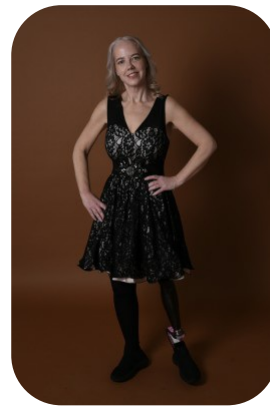

# Lisa Johnston

Age: 41-50	Height: 5ft3inch	Eye Colour: Gray	Accent: Northern
Gender:F	Weight: 48kg	Waist: 28	
Location: Britain North	Shoe Size: 5	Bust: 32DD	
Drives: Yes	Hair Color: Blonde	Hips: 33	

Talents  
COMMERCIAL MODELS, MATURE MODELS,  
DISABILITIES