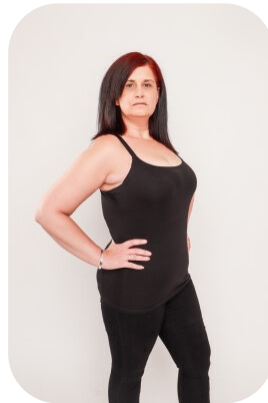

Lisa Jones

Age: 41-50	Height: 5ft4inch	Eye Colour: Hazel	Accent: British
Gender:F	Weight: 75kg	Waist: 34	London
Location: Britain North	Shoe Size: 6	Bust: 36c	
Drives: Yes	Hair Color: Red	Hips: 40	

Talents
MATURE MODELS, EXTRAS