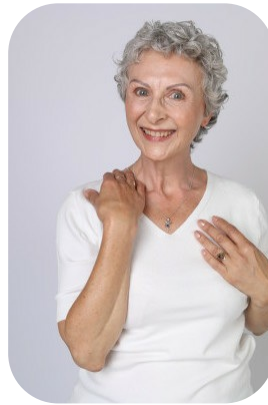

Lisa Ward

Age: 61-70	Height: 5ft5inch	Eye Colour: Green	Accent: London
Gender:F	Weight: 62kg	Waist: 29	
Location: London	Shoe Size: 6	Bust: 37	
Drives: Yes	Hair Color: Grey/White	Hips: 40	

Talents
MATURE MODELS, EXTRAS