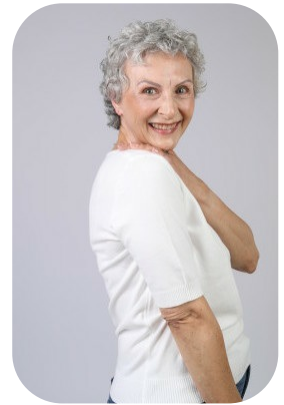

Lisa Ward

Age: 61-70	Height: 5ft5inch	Eye Colour: Green	Accent: London
Gender:F	Weight: 62kg	Waist: 29	
Location: London	Shoe Size: 6	Bust: 37	
Drives: Yes	Hair Color: Grey/White	Hips: 40	

Talents
MATURE MODELS, EXTRAS