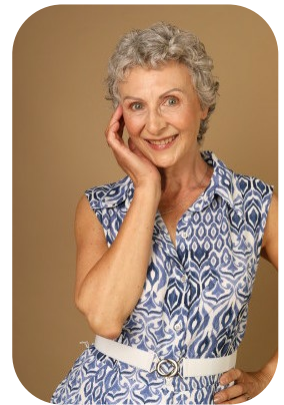

Lisa Ward

Age: 61-70	Height: 5ft5inch	Eye Colour: Green	Accent: London
Gender:F	Weight: 62kg	Waist: 29	
Location: London	Shoe Size: 6	Bust: 37	
Drives: Yes	Hair Color: Grey/White	Hips: 40	

Talents
MATURE MODELS, EXTRAS