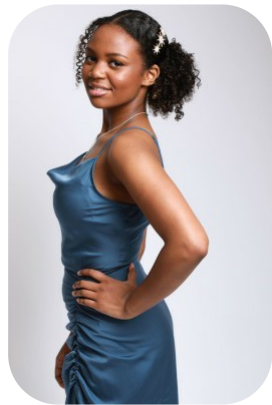

Additional Talents:
BIKE - CLIMB
FOOTBALL, NETBALL