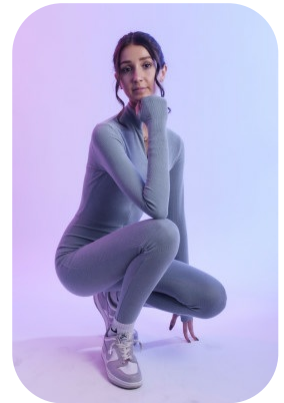

Lois Mabberley

Age: 16-20	Height: 5ft10inch	Eye Colour: Brown	Accent: London
Gender:F	Weight: 49kg	Waist: 24	Bust: 34
Location: London	Shoe Size: 6	Hips: 37	
Drives: Yes	Hair Color: Brunette		

Talents
COMMERCIAL MODELS, EXTRAS