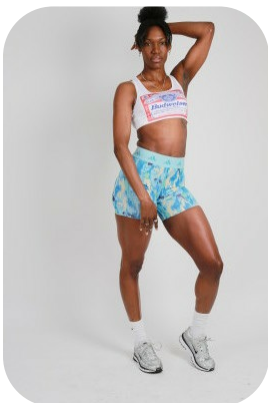

# Lola Paul

Age: 31-40	Height: 5ft11inch	Eye Colour: Brown	Accent: London
Gender:F	Weight: 68kg	Waist: 29es	Bust: 34 B
Location: London	Shoe Size: 7	Hips: 38es	
Drives: Yes	Hair Color: Black		

Talents  
COMMERCIAL MODELS, ATHLETES, SPECIALITY