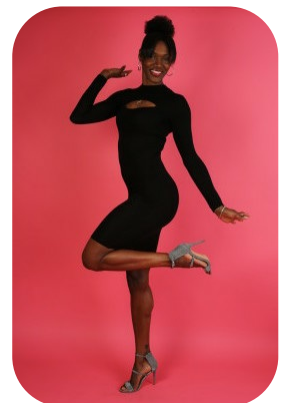

# Lola Paul

Age: 31-40	Height: 5ft11inch	Eye Colour: Brown	Accent: London
Gender:F	Weight: 68kg	Waist: 29es	Bust: 34 B
Location: London	Shoe Size: 7	Hips: 38es	
Drives: Yes	Hair Color: Black		

Talents  
COMMERCIAL MODELS, ATHLETES, SPECIALITY