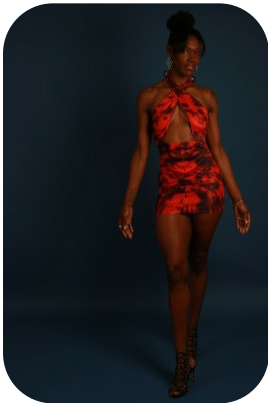

# Lola Paul

Age: 31-40	Height: 5ft11inch	Eye Colour: Brown	Accent: London
Gender:F	Weight: 68kg	Waist: 29es	Bust: 34 B
Location: London	Shoe Size: 7	Hips: 38es	
Drives: Yes	Hair Color: Black		

Talents  
COMMERCIAL MODELS, ATHLETES, SPECIALITY