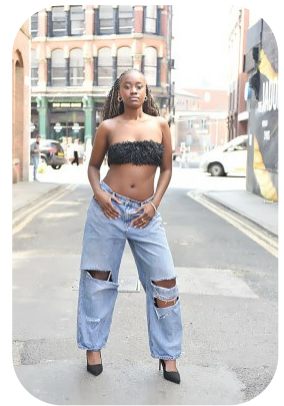

Additional Talents:
BIKE -ROLLERSKATE - HORSERIDE - ICESKATE -CLIMB