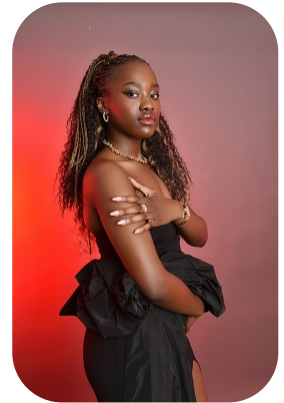

Loris Bissie

Videos: 1

Age: 21-24	Height: 5ft10inch	Eye Colour: Black	Accent: Mediterranean
Gender:F	Weight: 68kg	Waist: 27	
Location: Britain	Shoe Size: 9	Bust: 32	
North	Hair Color: Black	Hips: 39	
Drives: No			

Talents
 COMMERCIAL MODELS, COMMERCIAL DANCERS,
 EXTRAS

Additional Talents:
 BIKE -ROLLERSKATE - HORSERIDE - ICESKATE -CLIMB

TRAMPOLINING, BADMINTON, BASKETBALL, FOOTBALL

DANCE - CONTEMPORARY, MODERN, AFRO BEATZ, COMMERCIAL