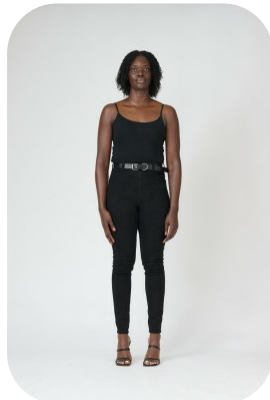

Additional Talents:

BIKE GYM FITNESS REFORMER PILATES