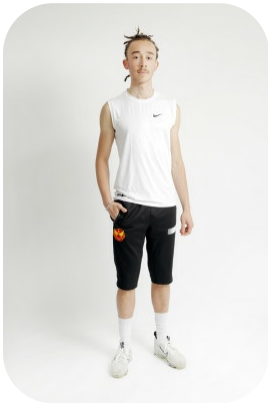

Additional Talents:
SWIM BIKE FOOTBALL BASKETBALL