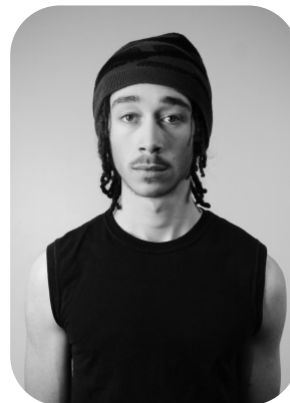

Additional Talents:
SWIM BIKE FOOTBALL BASKETBALL