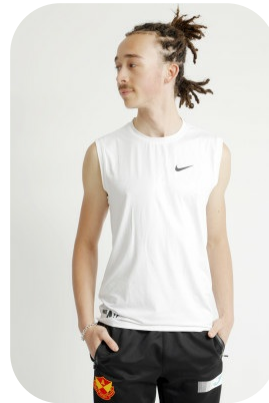

Additional Talents:
SWIM BIKE FOOTBALL BASKETBALL