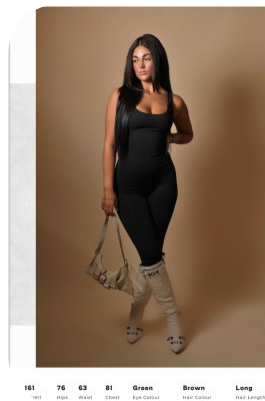

Additional Talents:
SWIM BIKE GYM FITNESS PILATES