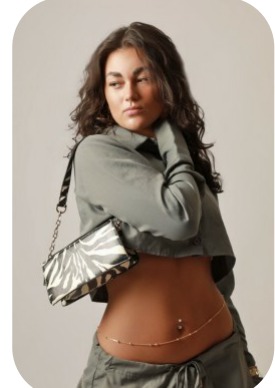

Additional Talents:
SWIM BIKE GYM FITNESS PILATES