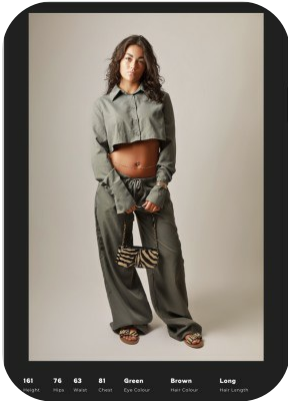

Additional Talents:
SWIM BIKE GYM FITNESS PILATES