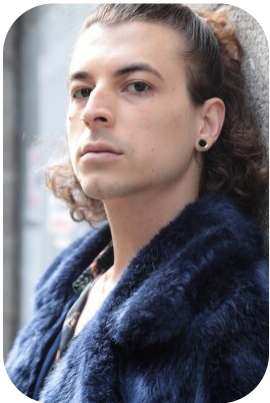

Brown

Mediterranean

Location:

Weight:

Waist: 34ch

London

84kg

Bust: 40ch

Drives: No

Shoe Size:

Hips: 40ch

11

Hair Color:

Blonde

Talents

ALTERNATIVE MODELS, COMMERCIAL MODELS, EXTRAS