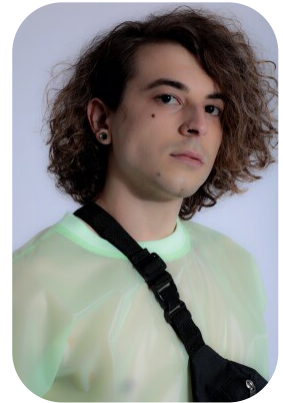

Brown

Mediterranean

Location:

Weight:

Waist: 34ch

London

84kg

Bust: 40ch

Drives: No

Shoe Size:

Hips: 40ch

11

Hair Color:

Blonde

Talents

ALTERNATIVE MODELS, COMMERCIAL MODELS, EXTRAS