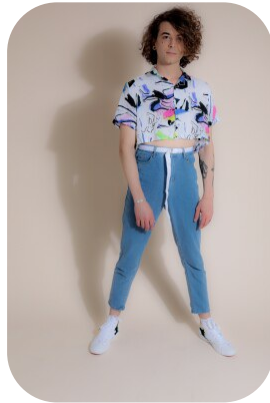

Brown

Mediterranean

Location:

Weight:

Waist: 34ch

London

84kg

Bust: 40ch

Drives: No

Shoe Size:

Hips: 40ch

11

Hair Color:

Blonde

Talents

ALTERNATIVE MODELS, COMMERCIAL MODELS, EXTRAS