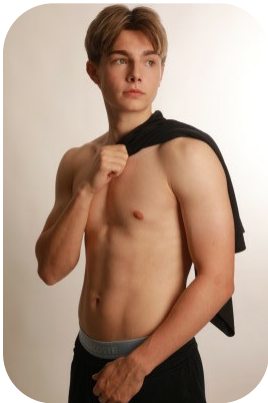

# Lucas O'Reilly

Age: 16-20	Height: 5ft9inch	Eye Colour: Green	Accent: Northern
Gender: M	Weight: 72kg	Waist: 82cm	
Location: Britain North	Shoe Size: 10	Bust: 88cm	
Drives: No	Hair Color: Brunette	Hips: 93cm	

Talents  
COMMERCIAL MODELS, TEEN MODELS, EXTRAS

Additional Talents:  
FOOTBALL  
GOLF

[Profile](#)

All Rights Reserved by [Fusion Management](#) © 2018

SWIM

BIKE

---

FOR ANY INQUIRIES PLEASE CONTACT US