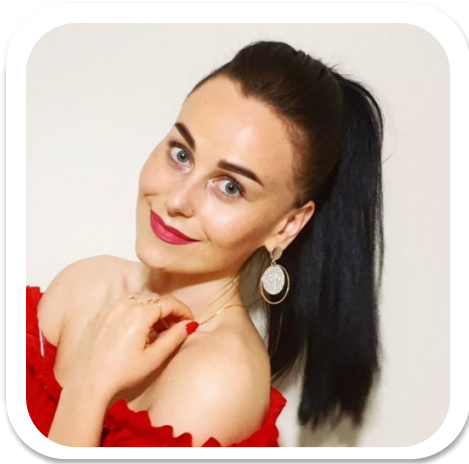

Lucia Halimon

Age: 25-30	Height: 5ft3inch	Eye Colour: Blue	Accent: East Euro
Gender:F	Weight: 61kg	Waist: 78	Bust: 92
Location: London	Shoe Size: 6.5	Hips: 92	
Drives: No	Hair Color: Brunette		

Talents
COMMERCIAL MODELS