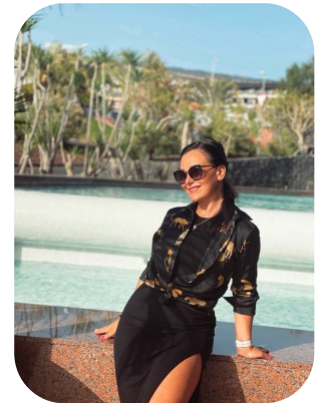

Lucia Halimon

Age: 25-30	Height: 5ft3inch	Eye Colour: Blue	Accent: East Euro
Gender:F	Weight: 61kg	Waist: 78	Bust: 92
Location: London	Shoe Size: 6.5	Hips: 92	
Drives: No	Hair Color: Brunette		

Talents
COMMERCIAL MODELS