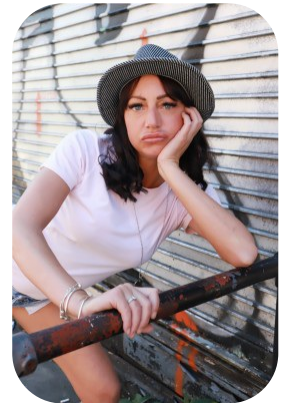

Lucy Kate

Age: 41-50	Height: 5ft7inch	Eye Colour: Blue	Accent: London
Gender:F	Weight: 57kg	Waist: 26	Bust: 32
Location: Britain North	Shoe Size: 4	Hips: 32	
Drives: Yes	Hair Color: Brunette		

Talents

COMMERCIAL MODELS, MATURE MODELS, EXTRAS