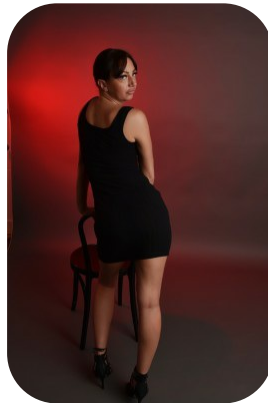

Lucy Kate

Age: 41-50	Height: 5ft7inch	Eye Colour: Blue	Accent: London
Gender:F	Weight: 57kg	Waist: 26	Bust: 32
Location: Britain North	Shoe Size: 4	Hips: 32	
Drives: Yes	Hair Color: Brunette		

Talents

COMMERCIAL MODELS, MATURE MODELS, EXTRAS