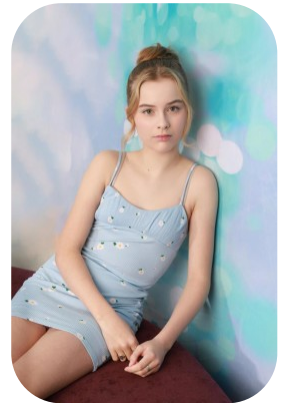

Lucy Rogers

Age: 11-15	Height: 5ft5inch	Eye Colour: Green	Accent: Scottish
Gender:F	Weight: 47kg	Waist: 26es	Bust: 30es
Location: Scotland	Shoe Size: 5	Hips: 32es	
Drives: No	Hair Color: Brunette		

Talents
TEEN MODELS, EXTRAS