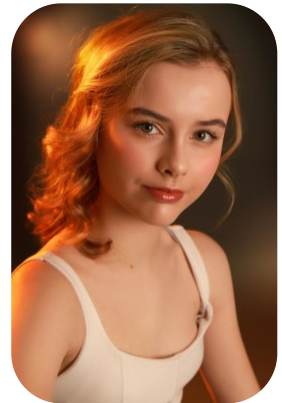

Lucy Rogers

Age: 11-15	Height: 5ft5inch	Eye Colour: Green	Accent: Scottish
Gender:F	Weight: 47kg	Waist: 26es	Bust: 30es
Location: Scotland	Shoe Size: 5	Hips: 32es	
Drives: No	Hair Color: Brunette		

Talents
TEEN MODELS, EXTRAS