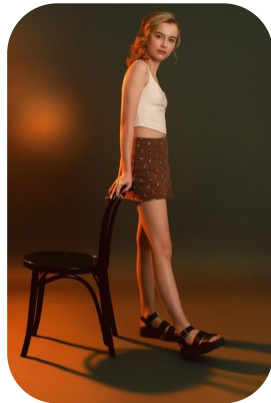

Lucy Rogers

Age: 11-15	Height: 5ft5inch	Eye Colour: Green	Accent: Scottish
Gender:F	Weight: 47kg	Waist: 26es	Bust: 30es
Location: Scotland	Shoe Size: 5	Hips: 32es	
Drives: No	Hair Color: Brunette		

Talents
TEEN MODELS, EXTRAS