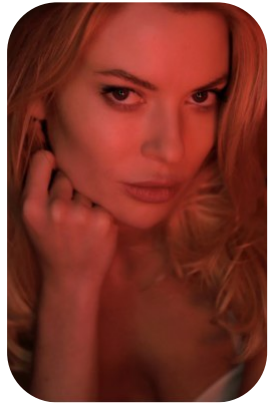

Luiza Ansay

Credits: 1 Trainings: 1 Videos: 1

Age: 31-40	Height: 5ft7inch	Eye Colour: Green	Accent: London
Gender:F	Weight: 51kg	Waist: 63 cm	
Location: London	Shoe Size: 6.5	Bust: 84 cm	
Drives: Yes	Hair Color: Blonde	Hips: 85 cm	

Talents

COMMERCIAL MODELS, NEW FACES, EXTRAS, ATHLETES

Additional Talents:

BIKE - SWIM - ICESKATE - CLIMB

SKI (20 YEARS), TENNIS (20 YEARS)

[Luiza Ansay Profile](#)

All Rights Reserved by [Fusion Management](#) © 2018