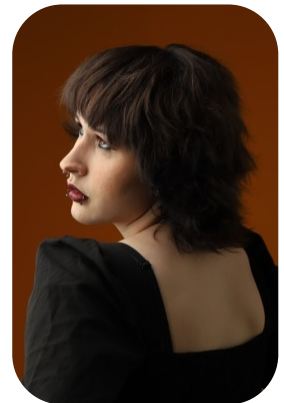

# Luka Dickens

Age: 16-20	Height: 5ft6inch	Eye Colour: Gray	Accent: Northern
Gender:F	Weight: 63kg	Waist: 30	Bust: 36
Location: Britain North	Shoe Size: 7	Hips: 33	
Drives: No	Hair Color: Black		

Talents  
ALTERNATIVE MODELS, COMMERCIAL MODELS