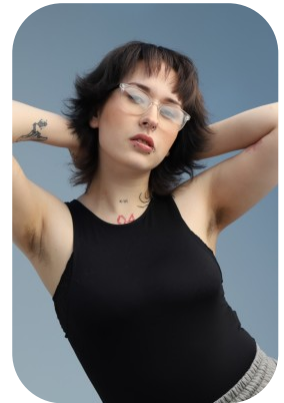

# Luka Dickens

Age: 16-20	Height: 5ft6inch	Eye Colour: Gray	Accent: Northern
Gender:F	Weight: 63kg	Waist: 30	Bust: 36
Location: Britain North	Shoe Size: 7	Hips: 33	
Drives: No	Hair Color: Black		

Talents  
ALTERNATIVE MODELS, COMMERCIAL MODELS