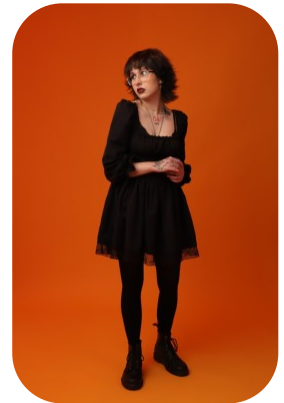

# Luka Dickens

Age: 16-20	Height: 5ft6inch	Eye Colour: Gray	Accent: Northern
Gender:F	Weight: 63kg	Waist: 30	Bust: 36
Location: Britain North	Shoe Size: 7	Hips: 33	
Drives: No	Hair Color: Black		

Talents  
ALTERNATIVE MODELS, COMMERCIAL MODELS