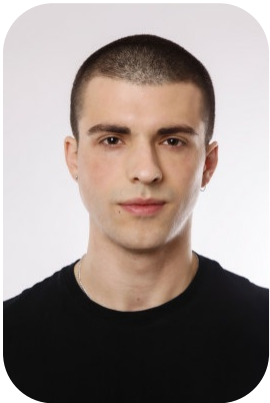

# Luke Briggs

Age: 21-24	Height: 6ft0inch	Eye Colour: Brown	Accent: London
Gender:M	Weight: 80kg	Waist: 33"	Bust: 39"
Location: London	Shoe Size: 10	Hips: 34"	
Drives: Yes	Hair Color: Black		

Talents  
COMMERCIAL MODELS, EXTRAS